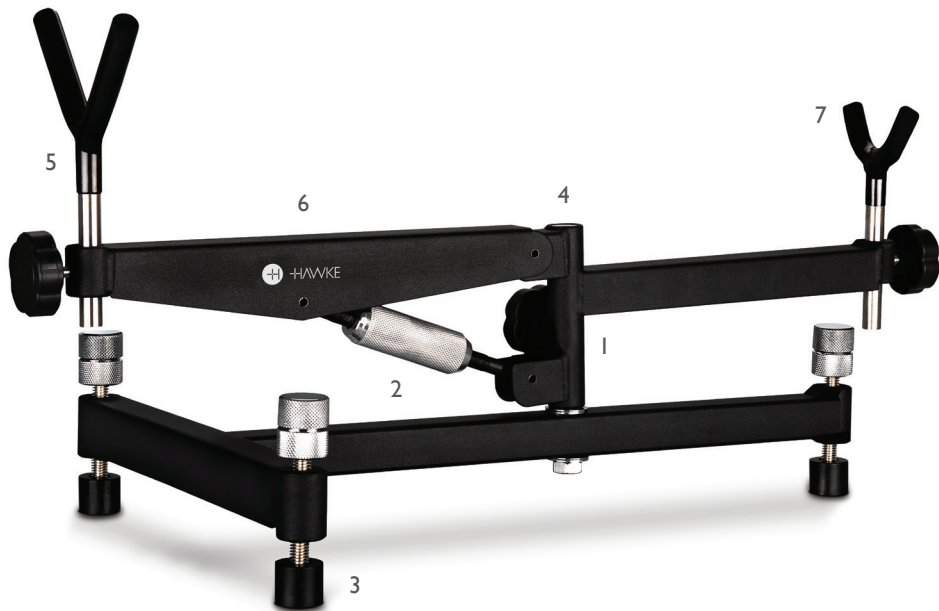

 HAWKE | PRO BENCHREST

WARNING – ALWAYS ENSURE YOUR RIFLE IS UNLOADED BEFORE CLEANING OR CARRYING OUT MAINTENANCE.

The Hawke Pro Benchrest is fully adjustable to suit all types of rifles and can be used as a steady platform for shooting, cleaning and routine maintenance of rifles.

FEATURES AND BENEFITS

1. 360° rotation for complete directional control
2. Front angle adjustment from -11° to +26°
3. Adjustable and locking feet for uneven surfaces
4. Height adjustment up to 2.4in / 60mm
5. Adjustable support rods (vertical adjustment: 2in / 50mm)
6. Matte black weatherproof finish
7. Plastic coated rifle rests for protection

Dimensions.....21.3x11.4x14.2in / 54x29x36cm

Weight.....8.4lbs / 3.8kg

NOTE FOR ASSEMBLY

The vertical central rod is to be installed with one washer either side of the base.

HAWKE ONE YEAR WARRANTY

Subject to the limitations noted below, Hawke guarantees this product to be free of defects in materials and workmanship for one year. If your Hawke product is found to have defects in materials or workmanship, we will repair or, if repair is not possible, replace the product with an equivalent.

Dimensioni.....21.3x11.4x14.2in / 54x29x36cm

Peso.....8.4lbs / 3.8kg

NOTA PER IL MONTAGGIO

La barra centrale verticale deve essere installata con una rondella su ciascun lato della base.

GARANZIA DI UN ANNO HAWKE